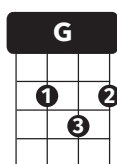

variation: a 2 3 - a (x 2 3 4)

strum: D d d - D d d D d

a= all, pluck all strings (1234)

INTRO [**Am** - **G**] [**C** - **F**]

VERSE1 [**Am** - **G**] [**C** - **F**]
 You with the sad eyes don't be dis- couraged
 Oh I rea- lize it's hard to take courage
 In a world full of people you can lose sight of it all
 [**Am** - **G**] [**F** - **C**]
 And the darkness in- side you can make you feel so small

CHORUS [**F** - **C**] [**G** - **G**] [**F** - **C**] [**F** - **G**]
 But I see your true colors shining through, I see your true colors, that's why I love you
 [**F** - **C**] [**E7** - **Am**] [**F** - **C**] [**F** - **C**]
 So don't be a- fraid to let them show Your true colors, true colors
 [**G** - **G**] **G/** [**Am** - **G**] [**C** - **F**]
 are beau- tiful Like a rain bow

BREAK [**Am** - **G**] [**C** - **F**]

VERSE2 [**Am** - **G**] [**C** - **F**]
 Show me a smile then Don't be un- happy
 can't re- member when I last saw you laughing
 If this world makes you crazy and you've taken all you can bear
 [**Am** - **G**] [**F** - **C**]
 Just call me up because you know I'll be there

CHORUS [**F** - **C**] [**G** - **G**] [**F** - **C**] [**F** - **G**]
 And I'll see your true colors shining through, I see your true colors, that's why I love you
 [**F** - **C**] [**E7** - **Am**] [**F** - **C**] [**F** - **C**]
 So don't be a- fraid to let them show Your true colors, true colors
 [**G** - **G**] **G/** [**Am** - **G**] [**C** - **F**]
 are beau- tiful Like a rain bow