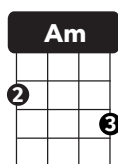

variation: a 2 3 - a (x 2 3 4)

strum: D d d - D d d D d

a= all, pluck all strings (1234)

INTRO [**Am** - **G**] [**C** - **F**]

VERSE1 [**Am** - **G**] [**C** - **F**]
 You with the sad eyes don't be dis- couraged
 Oh I rea- lize it's hard to take courage
 In a world full of people you can lose sight of it all
 [**Am** - **G**] [**F** - **C**]
 And the darkness in- side you can make you feel so small

CHORUS [**F** - **C**] [**G** - **G**] [**F** - **C**] [**F** - **G**]
 But I see your true colors shining through, I see your true colors, that's why I love you
 [**F** - **C**] [**E7** - **Am**] [**F** - **C**] [**F** - **C**]
 So don't be a- fraid to let them show Your true colors, true colors
 [**G** - **G**] **G/** [**Am** - **G**] [**C** - **F**]
 are beau- tiful Like a rain bow

BREAK [**Am** - **G**] [**C** - **F**]

VERSE2 [**Am** - **G**] [**C** - **F**]
 Show me a smile then Don't be un- happy
 can't re- member when I last saw you laughing
 If this world makes you crazy and you've taken all you can bear
 [**Am** - **G**] [**F** - **C**]
 Just call me up because you know I'll be there

CHORUS [**F** - **C**] [**G** - **G**] [**F** - **C**] [**F** - **G**]
 And I'll see your true colors shining through, I see your true colors, that's why I love you
 [**F** - **C**] [**E7** - **Am**] [**F** - **C**] [**F** - **C**]
 So don't be a- fraid to let them show Your true colors, true colors
 [**G** - **G**] **G/** [**Am** - **G**] [**C** - **F**]
 are beau- tiful Like a rain bow