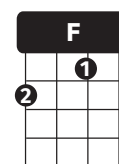

variation: a 2 3 - a (x 2 3 4)

strum: D d d - D d d D d

a= all, pluck all strings (1234)

INTRO [**Am** - **G**] [**C** - **F**]

VERSE1 [**Am** - **G**] [**C** - **F**]
 You with the sad eyes don't be dis- couraged
 Oh I rea- lize it's hard to take courage
 In a world full of people you can lose sight of it all
 [**Am** - **G**] [**F** - **C**]
 And the darkness in- side you can make you feel so small

CHORUS [**F** - **C**] [**G** - **G**] [**F** - **C**] [**F** - **G**]
 But I see your true colors shining through, I see your true colors, that's why I love you
 [**F** - **C**] [**E7** - **Am**] [**F** - **C**] [**F** - **C**]
 So don't be a- fraid to let them show Your true colors, true colors
 [**G** - **G**] **G/** [**Am** - **G**] [**C** - **F**]
 are beau- tiful Like a rain bow

BREAK [**Am** - **G**] [**C** - **F**]

VERSE2 [**Am** - **G**] [**C** - **F**]
 Show me a smile then Don't be un- happy
 can't re- member when I last saw you laughing
 If this world makes you crazy and you've taken all you can bear
 [**Am** - **G**] [**F** - **C**]
 Just call me up because you know I'll be there