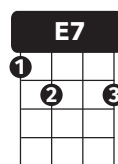

variation: a 2 3 - a (x 2 3 4)

strum: D d d - D d d D d

a= all, pluck all strings (1234)

INTRO [**Am** - **G**] [**C** - **F**]

VERSE1 [**Am** - **G**] [**C** - **F**]
 You with the sad eyes don't be dis- couraged
 Oh I rea- lize it's hard to take courage
 In a world full of people you can lose sight of it all
 [**Am** - **G**] [**F** - **C**]
 And the darkness in- side you can make you feel so small

CHORUS [**F** - **C**] [**G** - **G**] [**F** - **C**] [**F** - **G**]
 But I see your true colors shining through, I see your true colors, that's why I love you
 [**F** - **C**] [**E7** - **Am**] [**F** - **C**] [**F** - **C**]
 So don't be a- fraid to let them show Your true colors, true colors
 [**G** - **G**] **G/** [**Am** - **G**] [**C** - **F**]
 are beau- tiful Like a rain bow

BREAK [**Am** - **G**] [**C** - **F**]

VERSE2 [**Am** - **G**] [**C** - **F**]
 Show me a smile then Don't be un- happy
 can't re- member when I last saw you laughing
 If this world makes you crazy and you've taken all you can bear
 [**Am** - **G**] [**F** - **C**]
 Just call me up because you know I'll be there

CHORUS [**F** - **C**] [**G** - **G**] [**F** - **C**] [**F** - **G**]
 And I'll see your true colors shining through, I see your true colors, that's why I love you
 [**F** - **C**] [**E7** - **Am**] [**F** - **C**] [**F** - **C**]
 So don't be a- fraid to let them show Your true colors, true colors
 [**G** - **G**] **G/** [**Am** - **G**] [**C** - **F**]
 are beau- tiful Like a rain bow